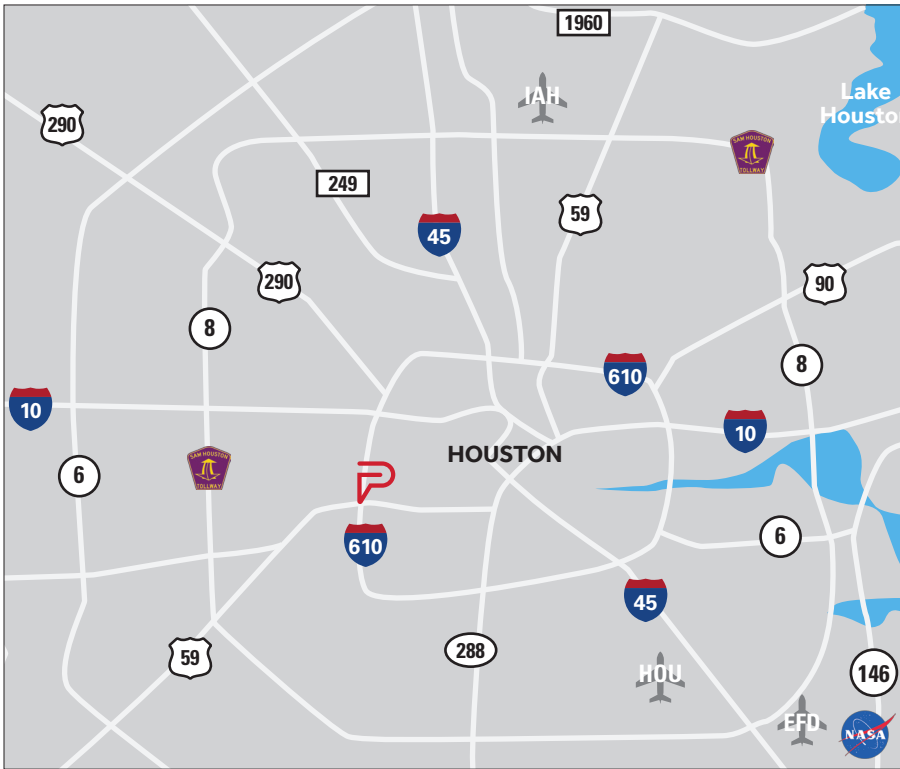

PIERPONT

1233 W. Loop South
Suite 1300
Houston, Texas 77027

713-627-2223
www.piercom.com

DIRECTIONS

From IAH

Take I-45 or US-59 SOUTH.

Exit and merge onto I-610 W.

Take exit 9B — Post Oak Blvd.

Make a U-turn on Post Oak Blvd.

Our building will be the second building on the right.

From Hobby

Take I-45 NORTH.

Exit and merge onto US-59 South toward Victoria.

Exit and merge onto I-610 N.

Take exit 9 — San Felipe Rd/Post Oak Blvd.

Our building will be the second building on the right once you pass Post Oak Blvd.